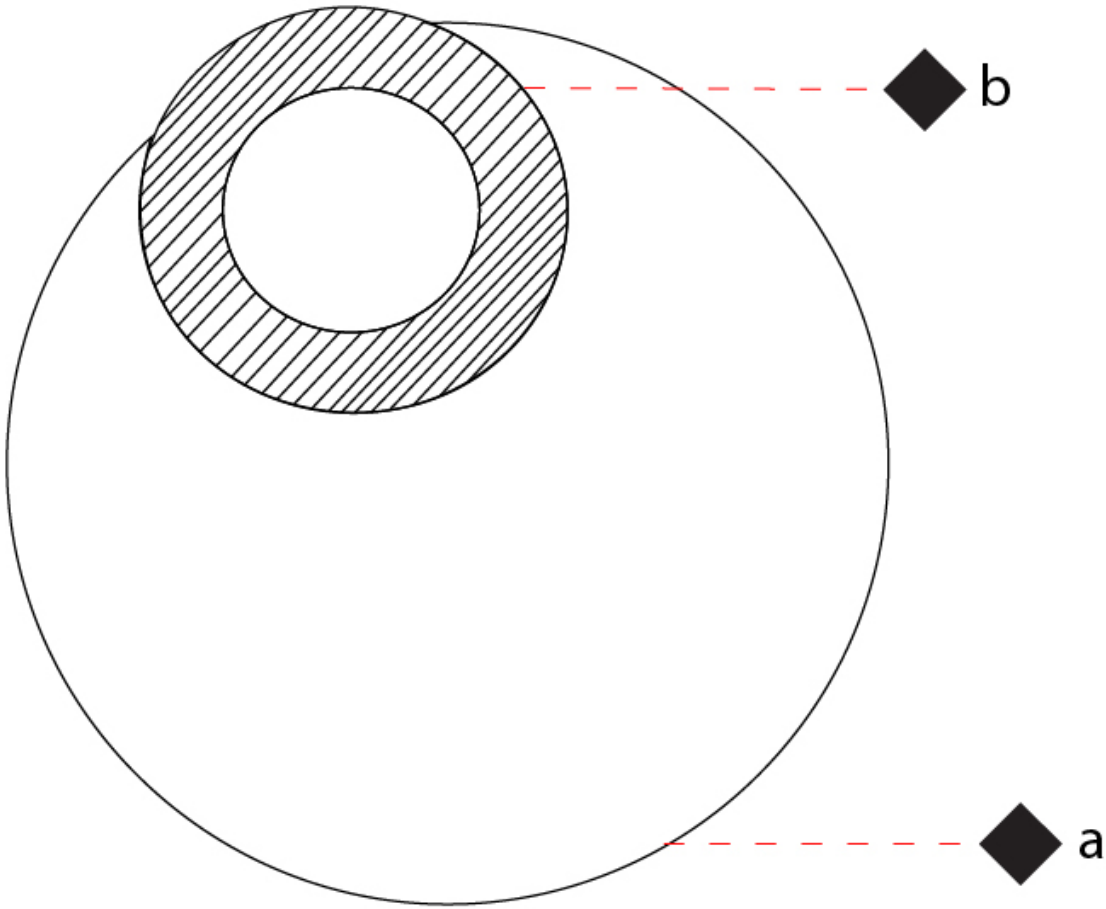

D42066-

PROJECT	_____
TYPE	_____
SPECIFIER	_____
QUANTITY	_____
DATE	_____

D